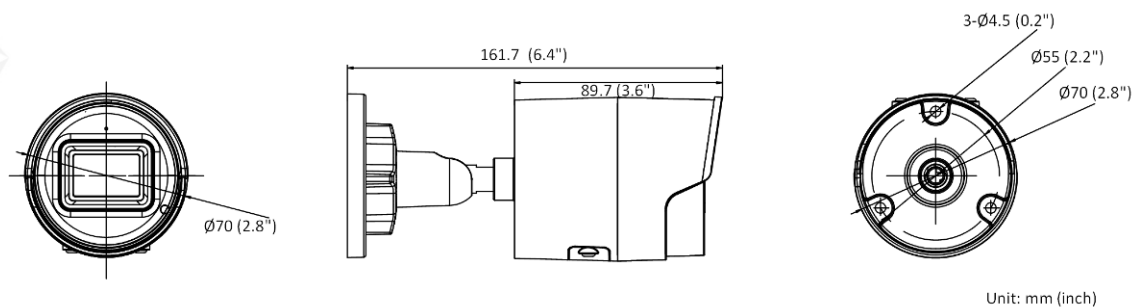

▪ Dimension

▪ Accessory

▪ Optional

**DS-1280ZJ-XS
Junction Box**