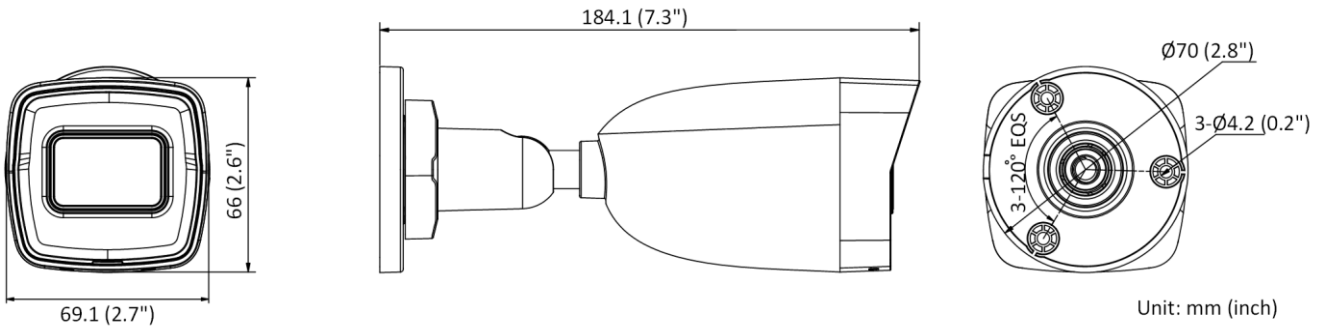

▪ **Dimension**