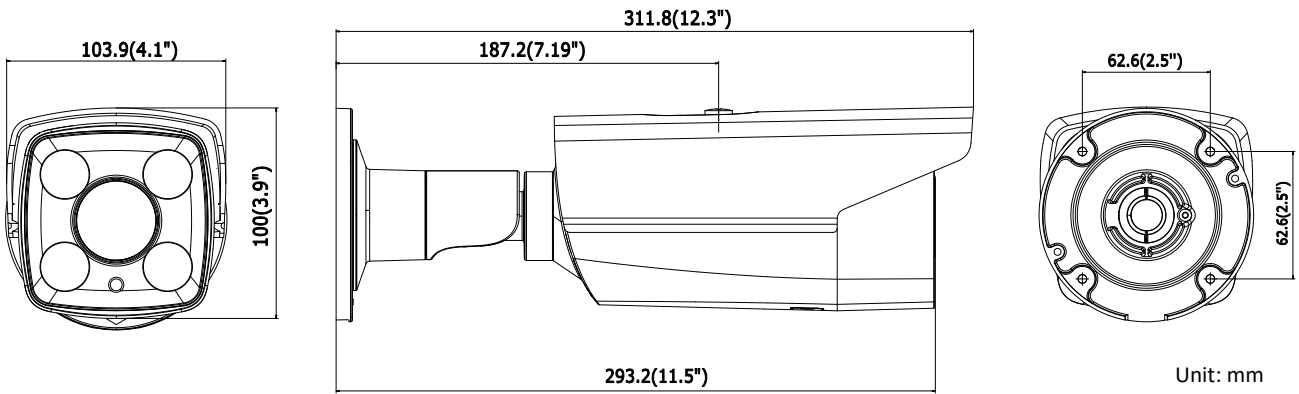

Dimensions

Available Models:

DS-2CD4A26FWD-IZSWG/P、DS-2CD4A26FWD-LZSWG/P